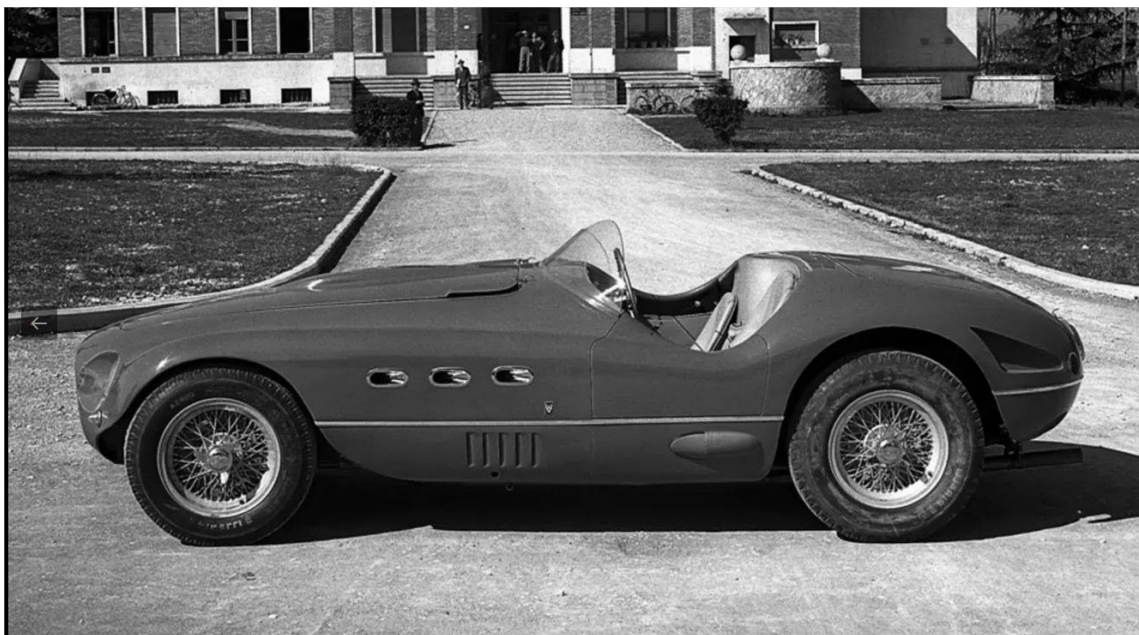

CLASSIC DRIVER

1951 Ferrari 340 - Vignale Barchetta

Vignale Barchetta

Price	Price on Request	Drive	LHD
Year of manufacture	1951	Condition	Used
Mileage	50 000 km / 31 069 mi	Location	
Performance	340 PS / 251 kW / 336 BHP	Exterior colour	Other
Drivetrain	2wd	Car type	Convertible / Roadster

Description

Fantastic Ferrari 340 MM Vignale

340 V12 Engine

Alloy Body

Car was rebuilt with parts, contact for very attractive pricing

Speed 8 Classics Bvba

Title Mr

First name Koen

<https://www.classicdriver.com/en/car/ferrari/340/1951/803260>

© Classic Driver. All rights reserved.