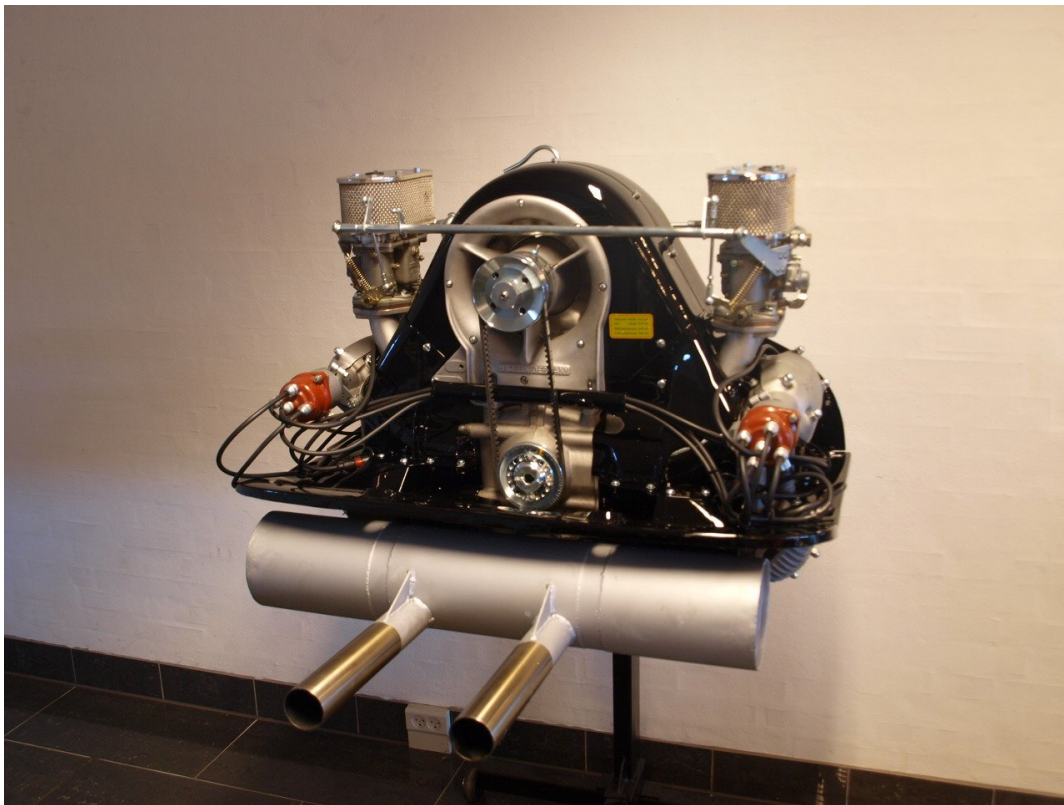

# CLASSIC DRIVER

## 1956 Porsche 356 - Fuhrmann Engine 547- sold but more in stock

Fuhrmann Engine 547- sold but more in stock

|                |                          |              |   |
|----------------|--------------------------|--------------|---|
| Preis          | <b>Preis auf Anfrage</b> | Lenkung      | Links   |
| Baujahr        | 1956                     | Zustand      | Gebraucht   |
| Zahl der Sitze | 2                        | Standort     |  |
| Antrieb        | Zweirad                  | Kraftstoff   | Benzin  |
|                |                          | Außenfarbe   | Sonstige  |
|                |                          | Automobiltyp | Sonstige  |

### Beschreibung

Complete Fuhrmann 547 Porsche Carrera Engine. More in stock.  
Dyno testet, ready to build in in your Porsche 356 Carrera, or 550 Spyder.  
For further info Please call Peter Iversen.

We have over 35 years of experience building Porsche Carrera Engines.  
You are welcome to visit our website. [www. Peter-Iversen.com](http://www.Peter-Iversen.com)