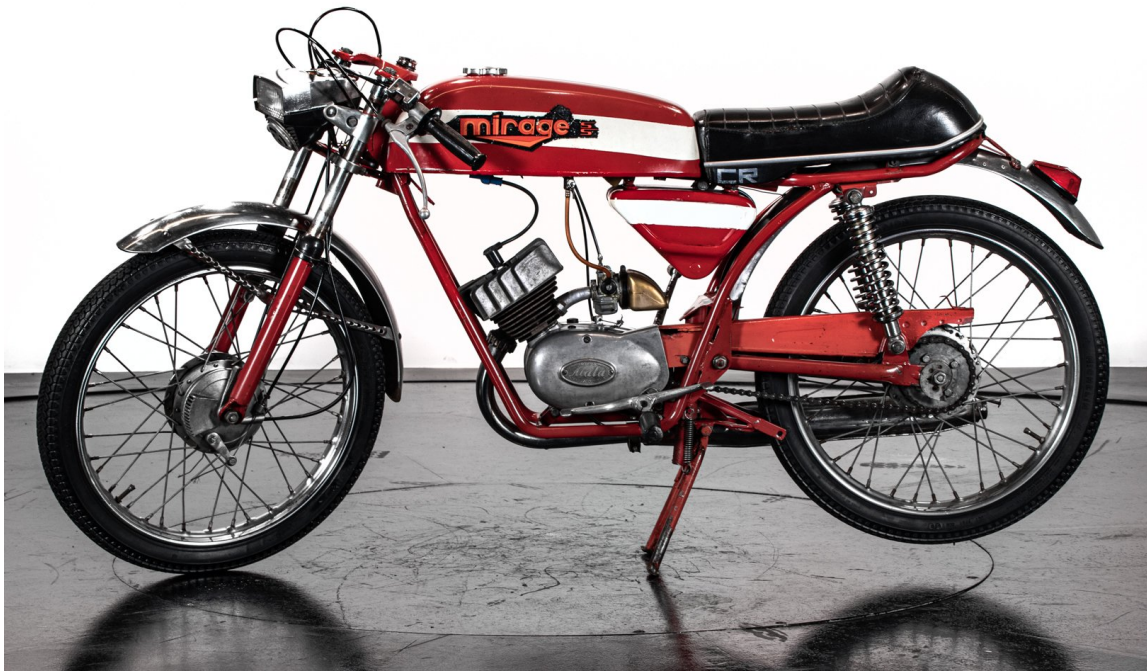

CLASSIC DRIVER

1971 Rizzato Atala

Price	USD 2 546 EUR 2 100 (listed)	Condition	Used
Year of manufacture	1971	Location	
		Motorcycle type	Street
		Colour	Other

Description

Moto con libretto

Ruote Da Sogno s.r.l.

Title Mr

First name Petru

Last name Moldovanu

Via Daniele Da Torricella 29

42122Reggio Emilia Reggio nell'Emilia

Italy

Phone +39-0522268511

<http://www.ruotedasogno.com>

<https://www.classicdriver.com/en/bike/rizzato/atala/1971/833332>

© Classic Driver. All rights reserved.