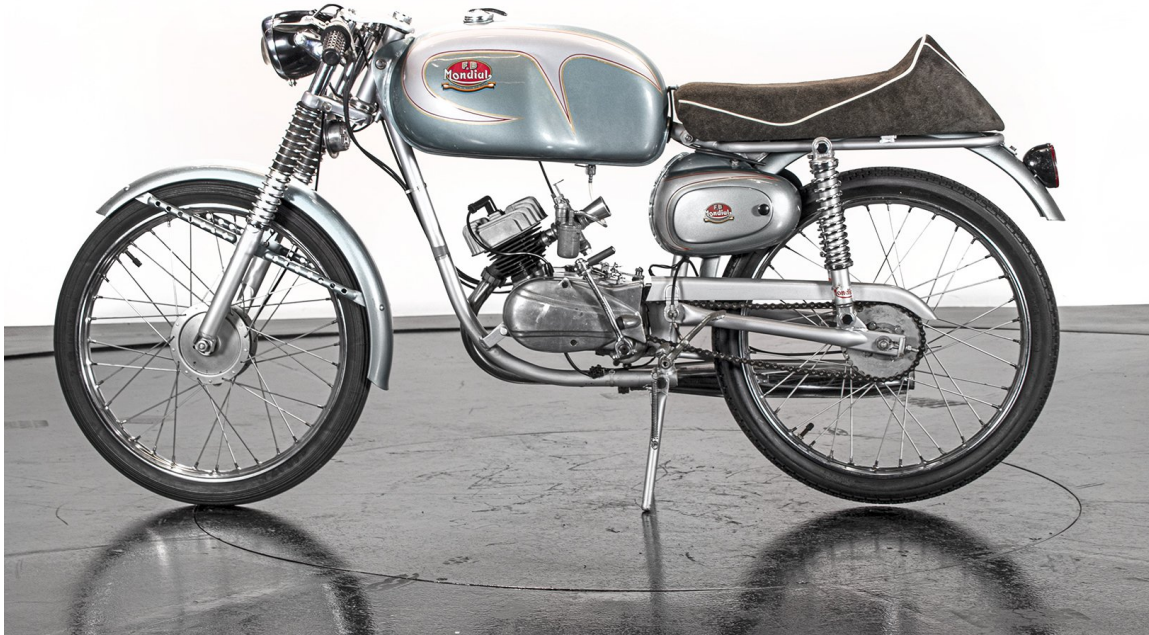

# CLASSIC DRIVER

## 1972 Mondial Nova MN

Price **USD 4 625**  
EUR 3 800 (listed)

Year of manufacture 1972

Condition Used

Location 

Motorcycle type Street

Colour Other

Ruote Da Sogno s.r.l.