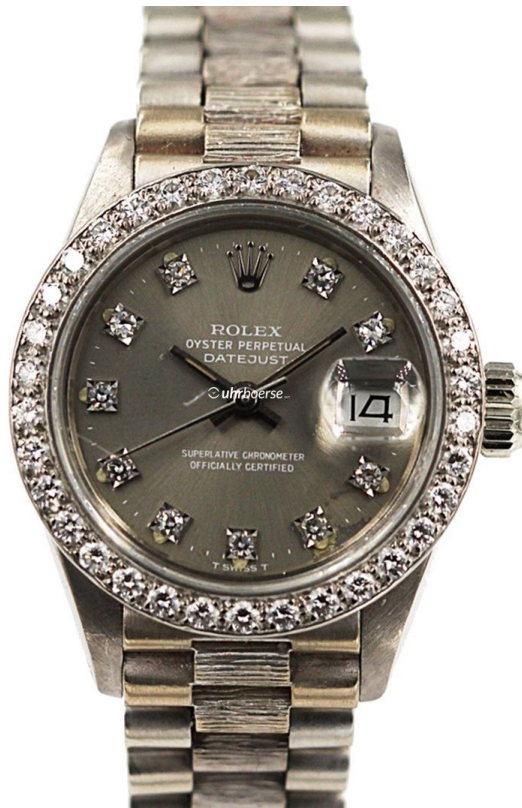

CLASSIC DRIVER

Rolex Datejust

Rolex Datejust

Price	USD 11 477 EUR 9 500 (listed)	Location	
Watch type	Women	Case material	White Gold
Movement	Automatic	Bracelet material	White Gold
Diameter	26		
Year of manufacture	1978		