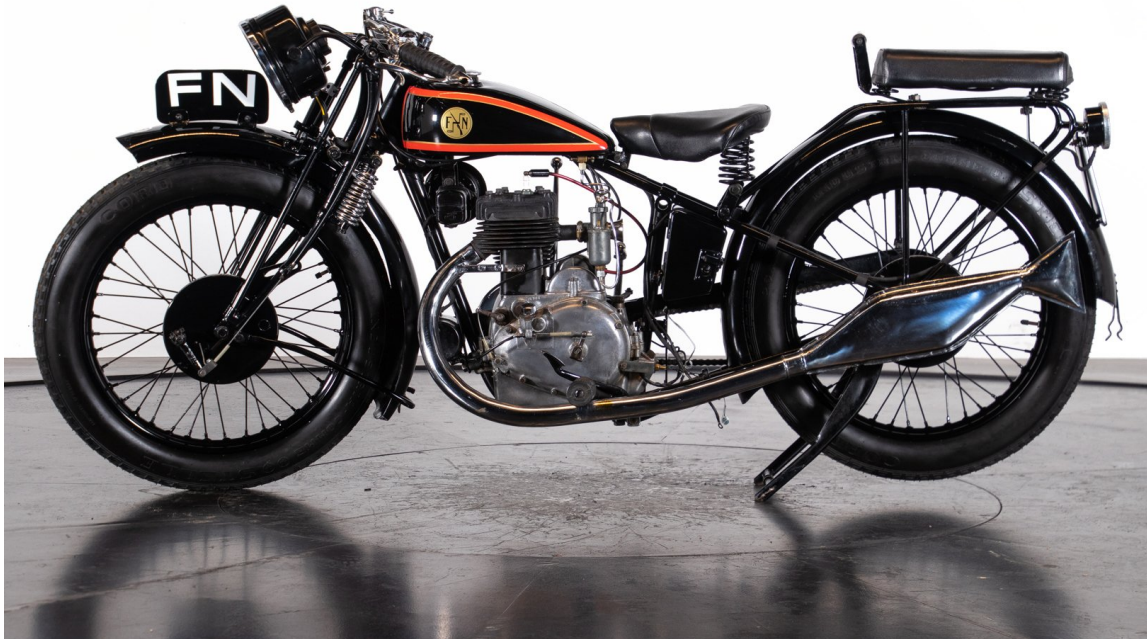

# CLASSIC DRIVER

## 1935 FN 350cc

Price **USD 11 429**  
EUR 9 400 (listed)

Year of manufacture 1935

Condition Used

Location 

Motorcycle type Street

Colour Other

Ruote Da Sogno s.r.l.

---

<https://www.classicdriver.com/en/bike/fn/350cc/1935/797555>

© Classic Driver. All rights reserved.