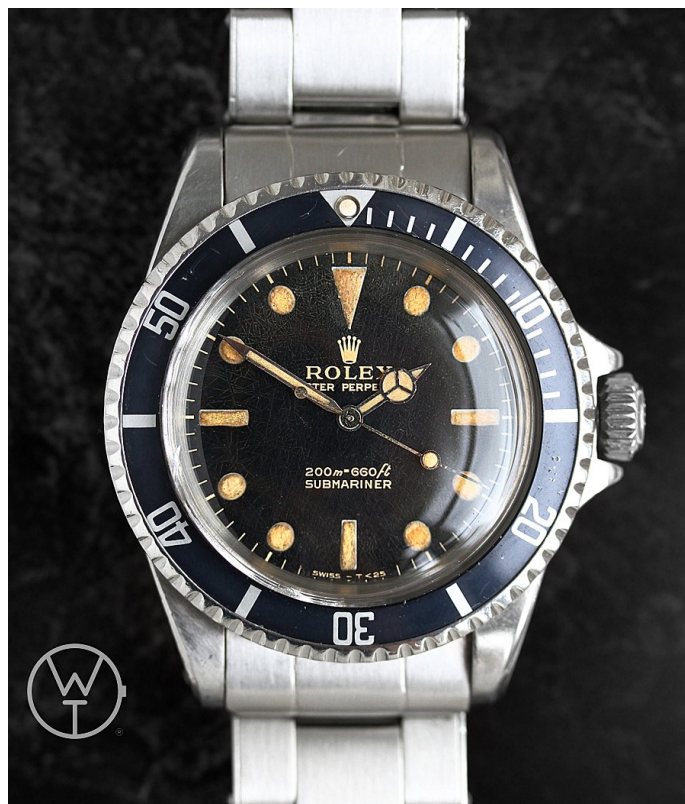

CLASSIC DRIVER

Rolex Submariner

Rolex Submariner

Price **Price on Request**

Location

Watch type Men/Unisex

Year of manufacture 1966

Meertz WORLDOFTIME