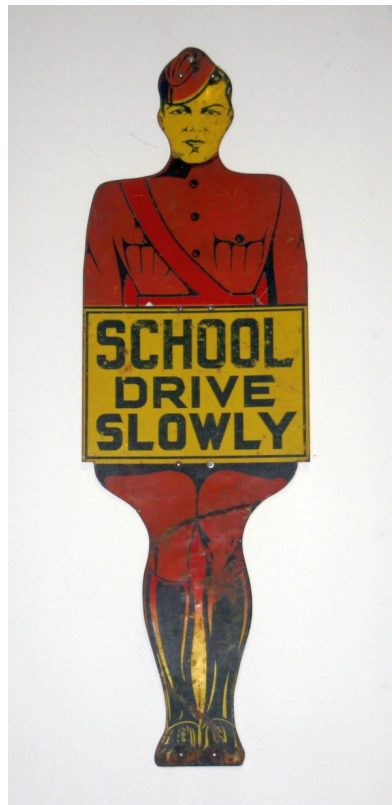

# CLASSIC DRIVER

## SCHOOL DRIVE SLOWLY

Lot sold

USD 400 - 500

Location

Tupelo, 26 April

### Description

SCHOOL DRIVE SLOWLY, porcelain enamel cut-out figure, 18 x 58 inches, weathered.

Bonhams 1793