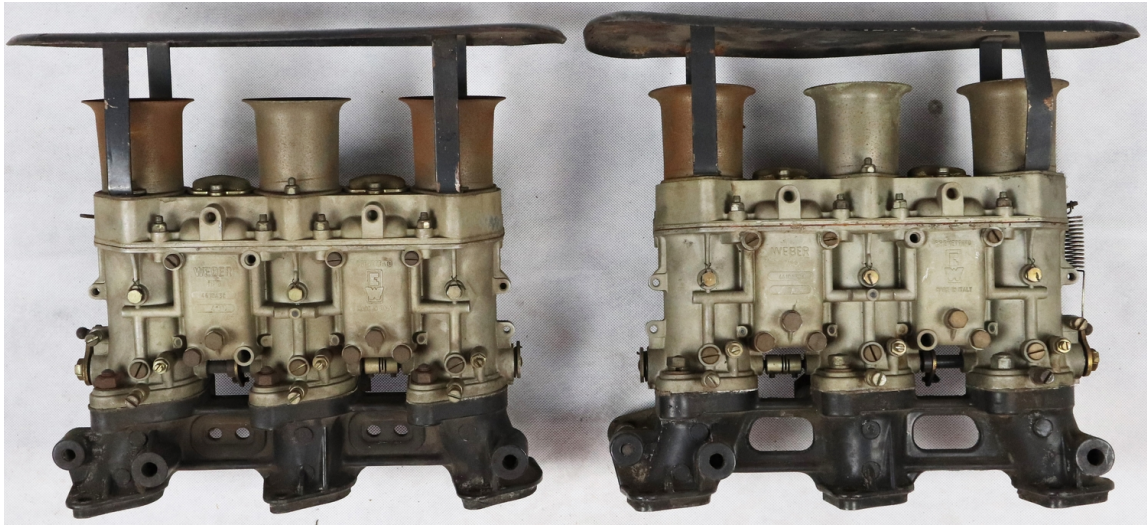

CLASSIC DRIVER

Porsche 1 set of Weber carburetor with inlet manifold for type 911 R, Carrera 6 from 1968

Lot sold

USD 9 426 - 28 279
EUR 8 000 - 24 000 (listed)

Location

Ladenburg, 03 November

Description

46 IDA 3C/3C1, used, very rare

<http://www.nicola-ac.de>

<https://www.classicdriver.com/en/collectible/porsche-1-set-weber-carburetor-inlet-manifold-type-911-r-carrera-6-1968>

© Classic Driver. All rights reserved.