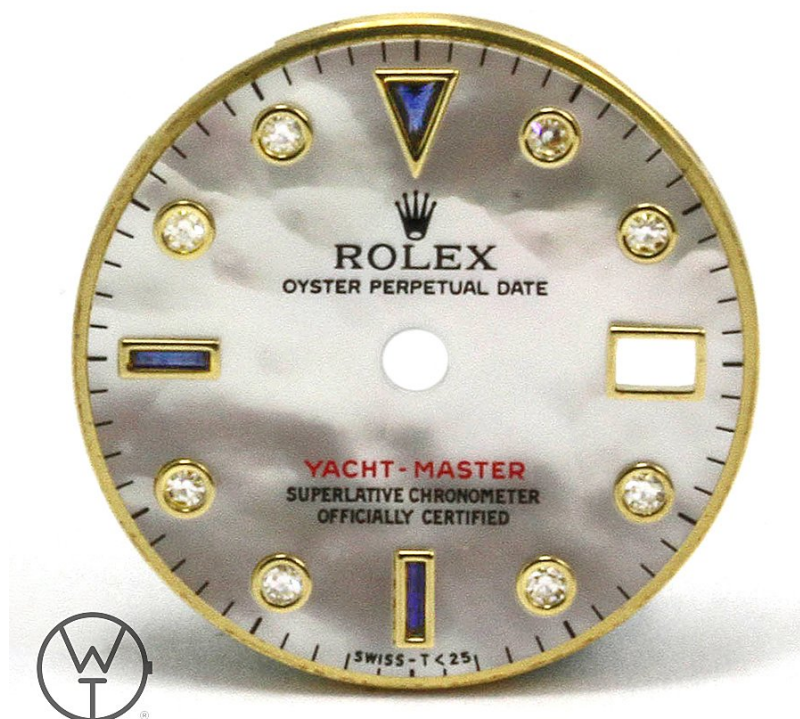

CLASSIC DRIVER

Rolex Yacht-Master - Yacht Master

Rolex Yacht-Master - Yacht Master

Yacht Master

Price **USD 3 389**
EUR 2 850 (listed)

Location

Watch type Women

Year of manufacture 2000