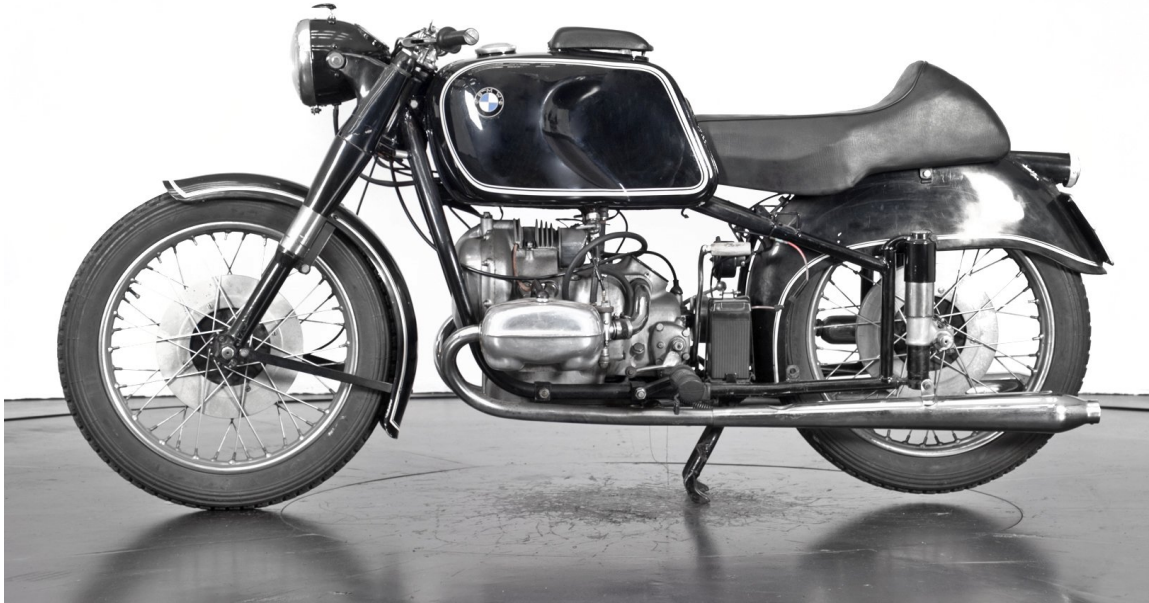

CLASSIC DRIVER

1946 BMW Motorcycles R51/2

Price **USD 45 454**
EUR 37 500 (listed)

Year of manufacture 1946

Condition Used

Location 

Motorcycle type Street

Colour Other

Ruote Da Sogno s.r.l.

Title Mr

First name Petru

Last name Moldovanu

Via Daniele Da Torricella 29

42122Reggio Emilia Reggio nell'Emilia

Italy

Phone +39-0522268511