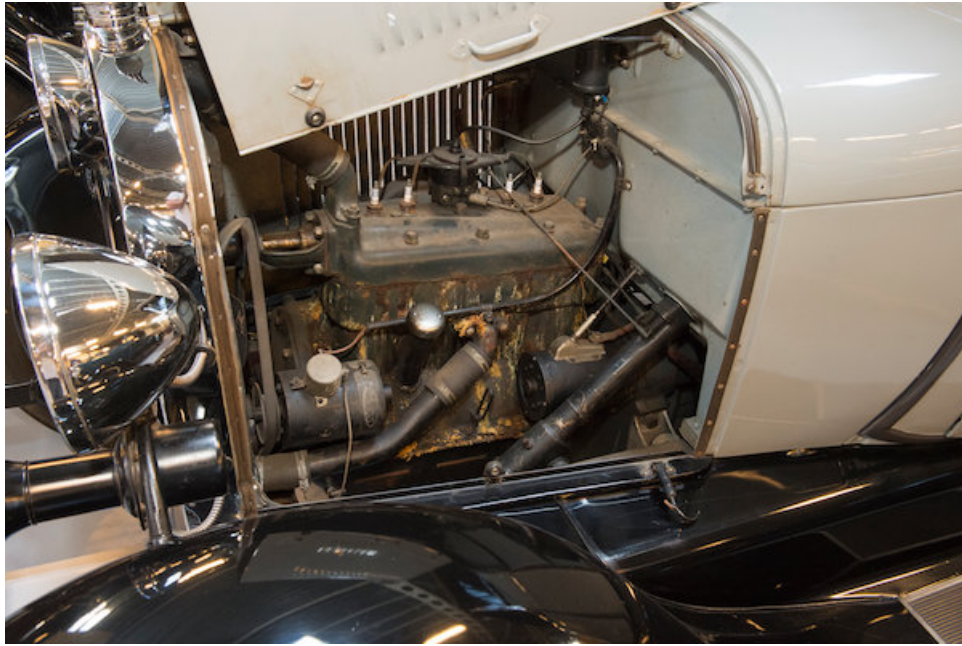

CLASSIC DRIVER

1927 Ford Model A

Lot sold	USD 15 558 - 19 447 GBP 12 000 - 15 000 (listed)	Drive	LHD
Year of manufacture	1927	Condition	Used
Number of seats	2	Location	
Drivetrain	2wd	Fuel type	Petrol
Lot number	227	Exterior colour	Other
		Engine number	6A7471

Description

1927 Ford Model A 40 Standard Roadster
Engine no. 6A7471

Bonhams 1793

Bonhams

AUCTIONEERS SINCE 1793

Title Mr

First name Jamie

Last name Knight