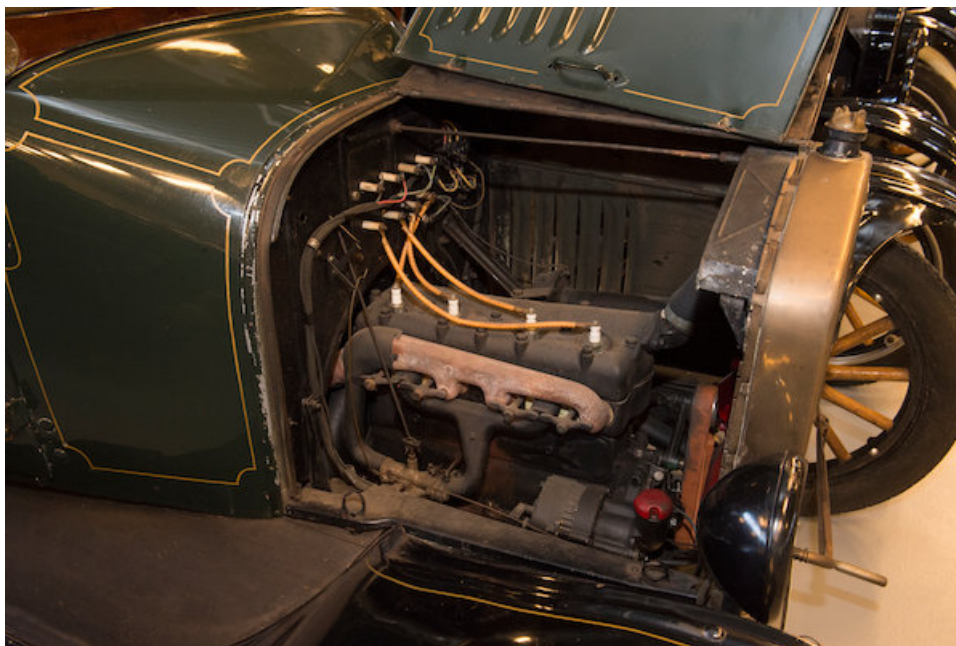

CLASSIC DRIVER

1920 Ford Model T

Lot sold	USD 6 811 - 10 897 GBP 5 000 - 8 000 (listed)	Drive	LHD
Year of manufacture	1920	Condition	Used
Number of seats	2	Location	
Drivetrain	2wd	Fuel type	Petrol
Lot number	205	Exterior colour	Other
		Engine number	15048109

Description

1920 Ford Model T Open Tourer
Engine no. 15048109

Bonhams 1793

Bonhams

AUCTIONEERS SINCE 1793

Title Mr

First name Jamie

Last name Knight