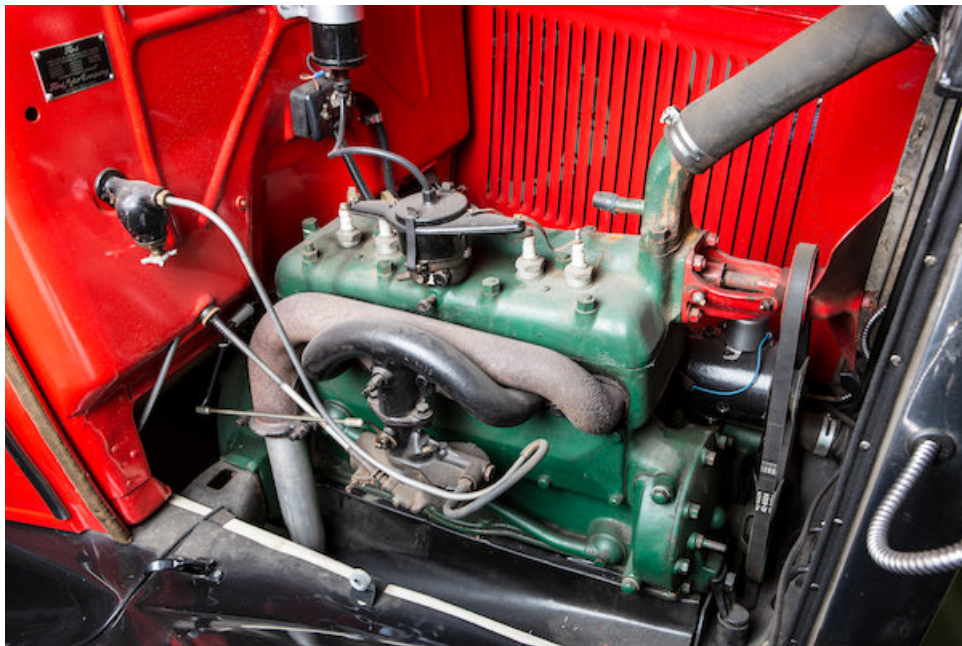

# CLASSIC DRIVER

## 1931 Ford Model A

Lot sold	<b>USD 26 659 - 33 324</b> GBP 20 000 - 25 000 (listed)	Drive	LHD
Year of manufacture	1931	Condition	Used
Number of seats	2	Location	
Drivetrain	2wd	Fuel type	Petrol
Lot number	103	Exterior colour	Other
		Engine number	A45559451

### Description

1931 Ford Model A Town Car Delivery  
Engine no. A45559451

Bonhams 1793

**Bonhams**

AUCTIONEERS SINCE 1793

**Title** Mr

**First name** Jamie

**Last name** Knight