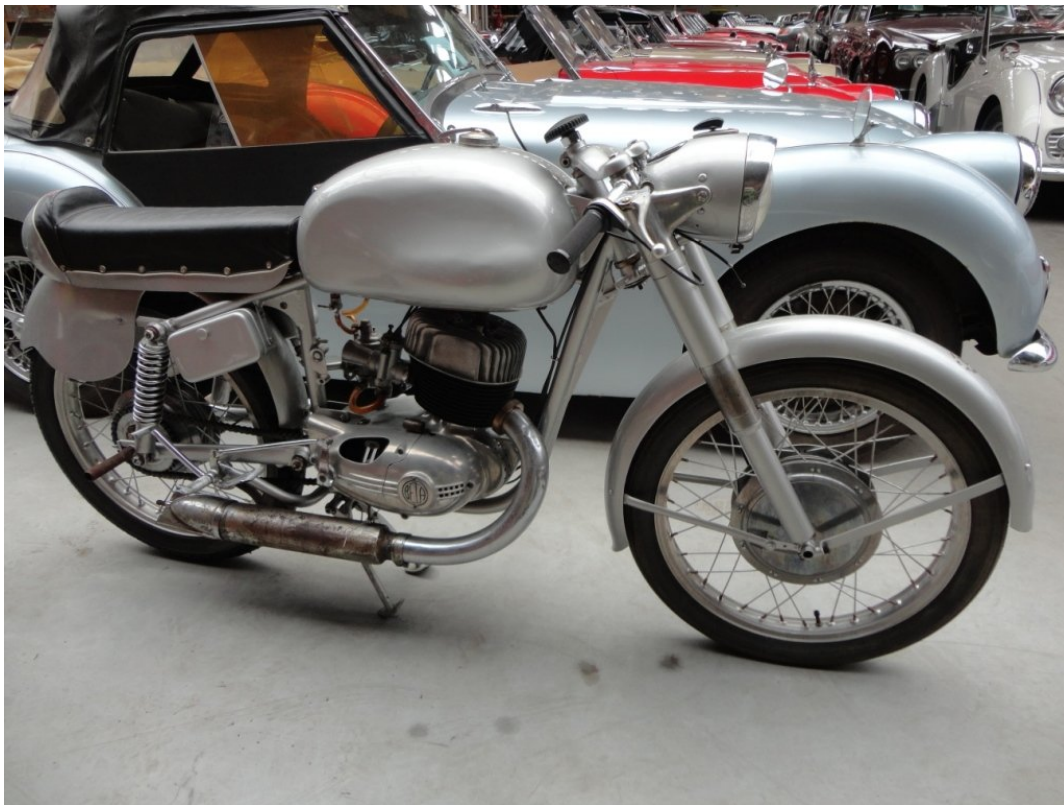

# CLASSIC DRIVER

## 1959 Beta 175cc

Price	<b>Price on Request</b>	Condition	Used
Year of manufacture	1959	Location	
Chassis number	MT*15480*	Motorcycle type	Street
		Colour	Grey