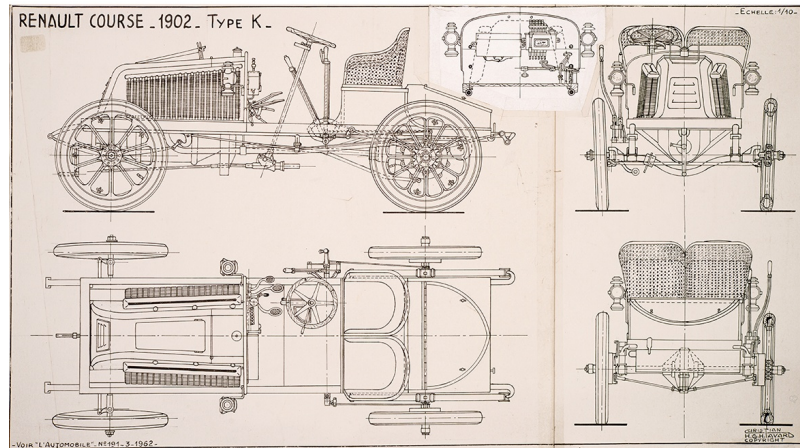

CLASSIC DRIVER

« RENAULT COURSE 1902 - TYPE K »

Lot sold

USD 850 - 1 214
EUR 700 - 1 000 (listed)

Location

Year of manufacture

1111

01 July