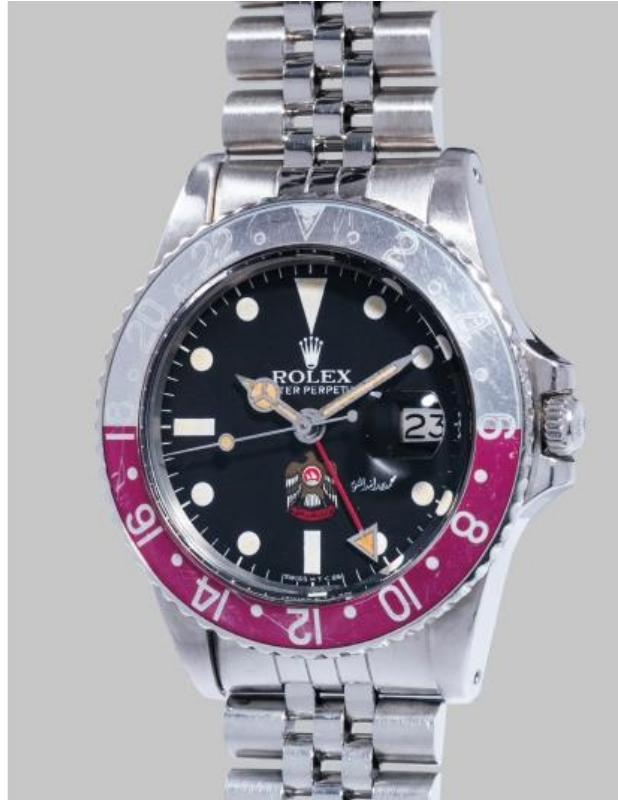

CLASSIC DRIVER

Rolex An extremely rare and attractive stainless steel dual time wristwatch with date and bracelet, made for the United Arab Emirates

Rolex An extremely rare and attractive stainless steel dual time wristwatch with date and bracelet, made for the United Arab Emirates

Geneva, 13 May

Lot sold

USD 0
CHF 0 (listed)

Location

Movement

Automatic

Description

Rolex An extremely rare and attractive stainless steel dual time wristwatch with date and bracelet, made for the United Arab Emirates