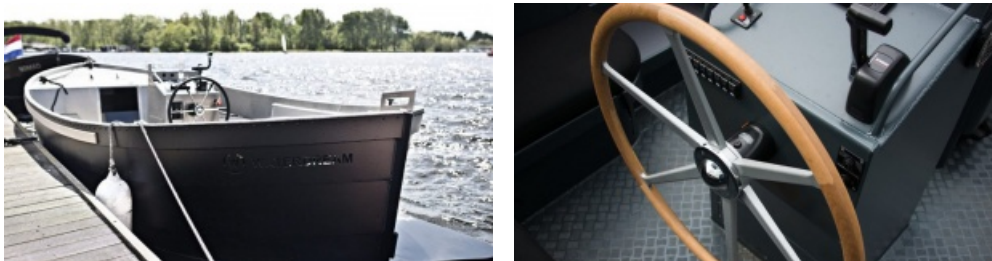

Celebrate the good life on these handmade Dutch lifeboats

13 August 2016 | Jan Baedeker

These quirky Dutch lifeboats offer all the style and ability of a much bigger yacht, without the vast expense and impracticality...

Waterdream Boats hand-builds these lifeboats in such a way that even in the choppiest of waters, they remain phenomenally fast and incredibly stable. This is predominantly down to the clever hull design, similar to that of a RIB. They're powered by 25HP Yamaha engines and boast high freeboards, ideal for curious children eager to peer over the edge of the boat. There's even an on-board lavatory and a small cabin, making all-day excursions with friends of family possible. So, will it be a cruise in the Solent or a jaunt around Ibiza?