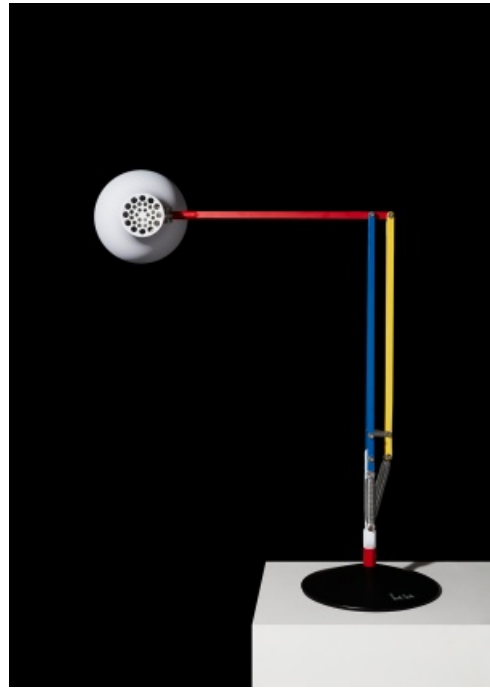

Let Paul Smith shine his creative light on your living room

15 July 2016 | Joe Breeze

As leading lights in their respective fields of British design, Paul Smith and Anglepoise have once again collaborated to create the third special-edition Type 75 lamp...

Contemporary design, century-old colour palette

While the previous two special editions have featured subtle floral hues, the Paul Smith Type 75 Edition Three is inspired by the vibrant visual vocabulary of Dutch artistic movement De Stijl, and is typical of Smith's signature colour-by-component style. It will go on sale in October ahead of next year's De Stijl centenary.