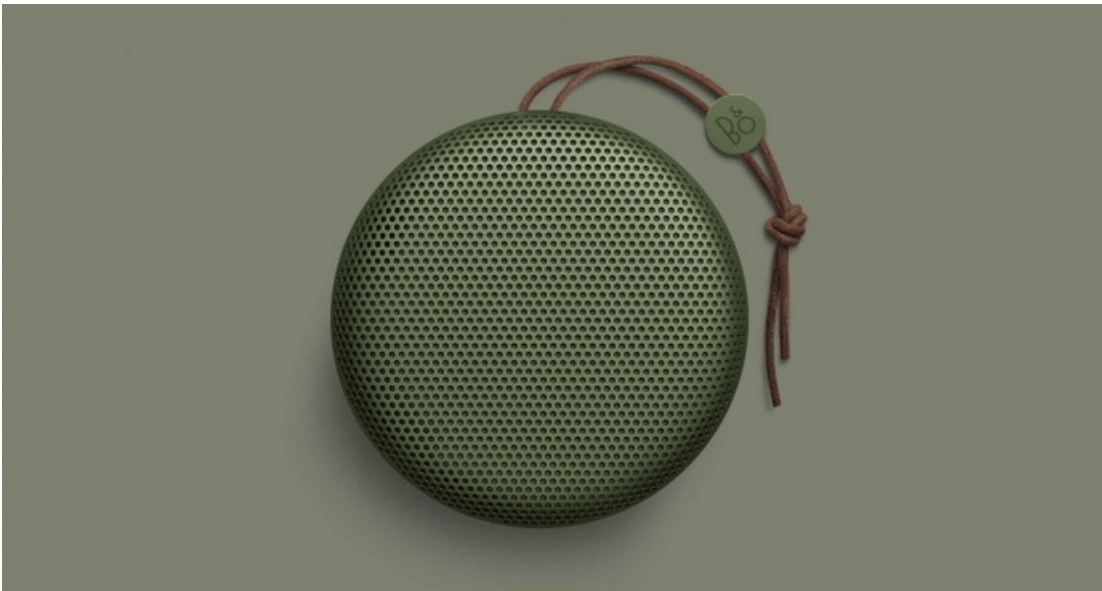

CLASSIC DRIVER

B&O's portable speaker is a friend you can rely on this summer

28 May 2016 | Alex Easthope

With Bang & Olufsen's new ultra-portable Beoplay A1 Bluetooth speaker, you'll never be without the crisp, crystal-clear sound of your favourite music this summer...

Weighing just 600g and small enough to sit in the palm of your hand, the Beoplay A1 is an exercise in sleek design and packaging. Its cool-to-the-touch rounded aluminium grille sits atop a durable polymer base, which houses the powerful 30W and 140W drivers and amplifiers. There's a reported 24 hours of battery life, too, which should prove useful on those long summer days, whether you're hiking in Yosemite or poolside in St. Tropez.

Photos & Video: Bang & Olufsen

<https://www.classicdriver.com/en/article/classic-life/bos-portable-speaker-a-friend-you-can-rely-summer>

© Classic Driver. All rights reserved.