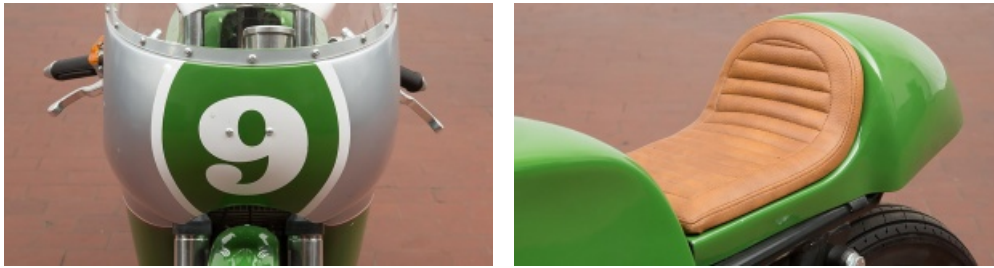

# CLASSIC DRIVER

## Imitation game - Auctionata to offer replica Benelli 250 in Berlin

23 June 2015 | Alex Easthope

*They say imitation is the sincerest form of flattery. Whether or not that's the case, we're utterly taken with this replica Benelli 250 to be offered by Auctionata at its 'Classic Cars' sale on 26 June...*

### Labour of love

An exact replica of the racing 250 from 1968, this Benelli was built to the original plans, comprising authentic parts amassed from markets and classic motorcycle events over a number of years. As such, it apparently runs just like the real one, too. Perhaps most stunning is that custom-built front panel, merging seamlessly with the rest of the petite bike, giving it that unmistakable, almost romantic '60s Italian Grand Prix character. We also love the hand-stitched leather seat (in tan, naturally), attesting to the high standard to which the whole bike has been finished. Estimated to fetch between 15,000 and 20,000 euros, it will cross the block at Auctionata's evening 'Classic Cars' sale, on 26 June 2015 in Berlin.

*Photos: Auctionata*

---

<https://www.classicdriver.com/en/article/bikes/imitation-game-auctionata-offer-replica-benelli-250-berlin>

© Classic Driver. All rights reserved.