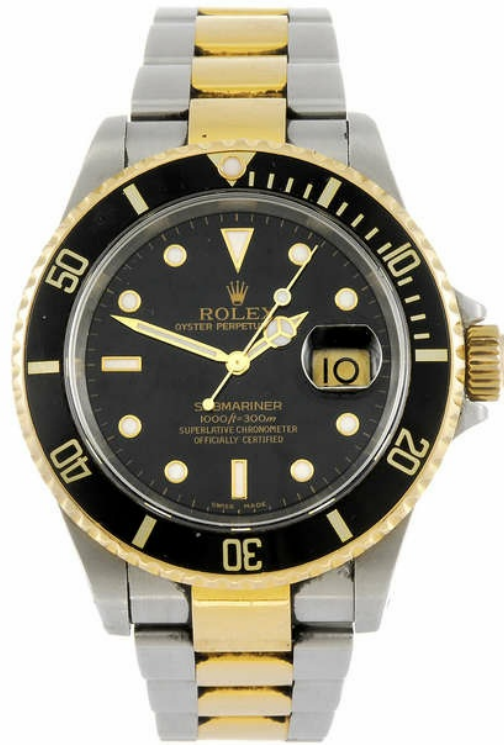

CLASSIC DRIVER

Rolex

Rolex

Birmingham, 06 November

Lot sold **USD 6 650 - 9 480**
GBP 4 700 - 6 700 (listed)

Location

Watch type Men/Unisex

Description

(205162956) ROLEX - a gentleman's Oyster Perpetual Date Submariner bracelet watch. Circa 2000. Reference 16613, serial P572471. Signed automatic movement. Black dial. Calibrated yellow metal bezel with black insert, stainless steel case fitted to a bi-metal Oyster bracelet with Fliplock clasp. 40mm. Box and papers.