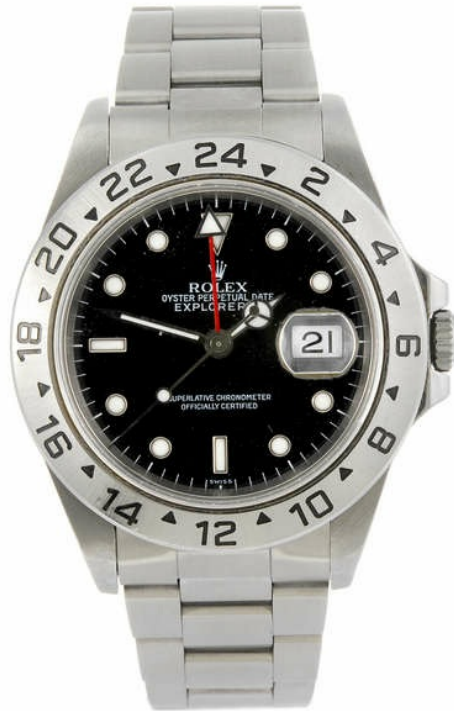

CLASSIC DRIVER

Rolex

Rolex

Birmingham, 23 October

Lot sold

USD 3 184 - 3 821
GBP 2 500 - 3 000 (listed)

Location

Watch type

Men/Unisex

Description

ROLEX - a gentleman's Oyster Perpetual Date Explorer II bracelet watch. Circa 1998. Reference 16570, serial A258341. Signed automatic calibre 3185. Black dial with luminous hour markers, date aperture to three. Calibrated bezel, stainless steel case fitted to a stainless steel Oyster bracelet with Oysterlock clasp. 39mm.