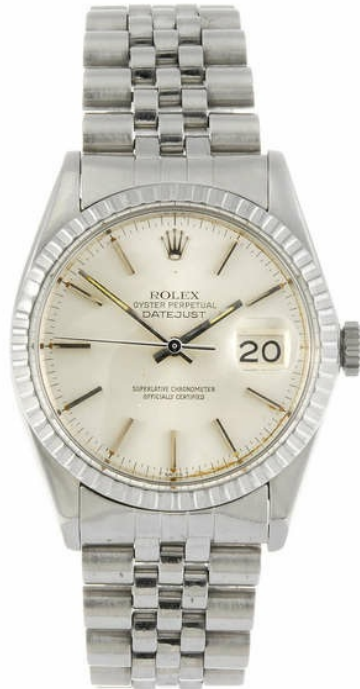

CLASSIC DRIVER

Rolex

Rolex

Birmingham, 23 October

Lot sold

USD 1 271 - 1 977
GBP 900 - 1 400 (listed)

Location

Watch type

Men/Unisex

Description

ROLEX - a gentleman's Oyster Perpetual Datejust bracelet watch. Circa 1980. Reference 16030, serial 6704975. Signed automatic calibre 3035. Silvered dial with baton hour markers, date aperture to three. Engine turned bezel, stainless steel case fitted to a stainless steel Jubilee bracelet with folding clasp. 35mm.