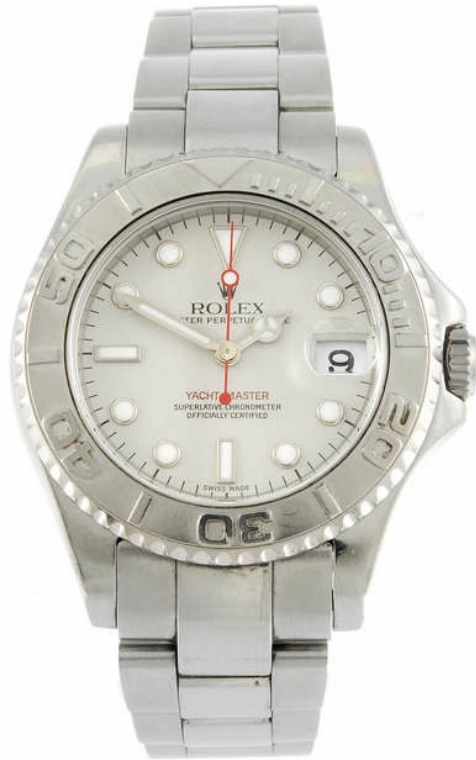

# CLASSIC DRIVER

**Rolex**

**Rolex**

Birmingham, 20 October

Lot sold

**USD 3 612 - 5 001**  
GBP 2 600 - 3 600 (listed)

Location

## Description

ROLEX - a mid-size Oyster Perpetual Date Yacht-Master bracelet watch. Circa 1999. Reference 168622, serial A499307. Signed automatic calibre 2235. Silvered dial with luminous baton hour markers, date aperture to three. White metal Yacht-Master bezel, stainless steel case fitted to a stainless steel Oyster bracelet with Oysterlock clasp. 34mm. Papers.