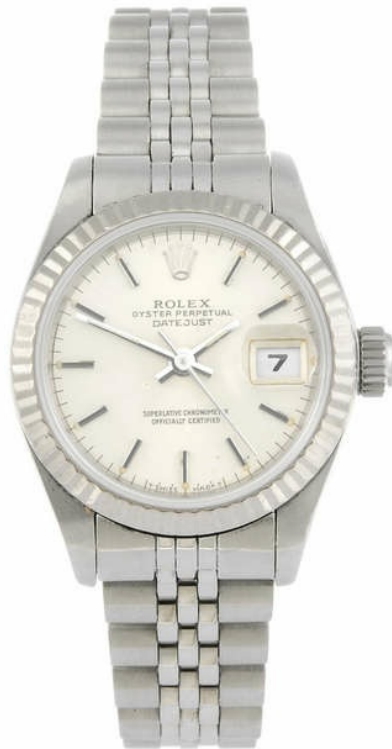

CLASSIC DRIVER

Rolex

Rolex

Birmingham, 09 October

Lot sold

USD 1 972 - 2 817
GBP 1 400 - 2 000 (listed)

Location

Watch type

Women

Description

ROLEX - a lady's Oyster Perpetual Datejust bracelet watch. Circa 1987. Reference 69174, serial R764709. Signed automatic calibre 2135. Silvered dial with baton hour markers, date aperture to three. White metal fluted bezel, stainless steel case fitted to a stainless steel Jubilee bracelet with Oysterclasp. 26mm.