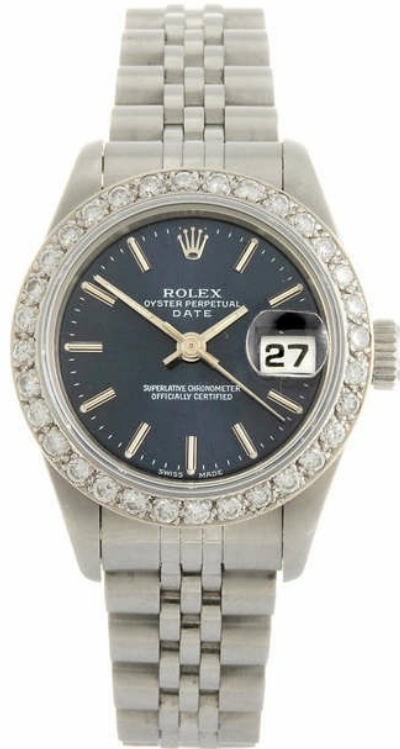

CLASSIC DRIVER

Rolex

Rolex

Birmingham, 19 June

Lot sold

USD 2 101 - 2 626
GBP 1 600 - 2 000 (listed)

Location

Watch type

Women

Description

(307098522) ROLEX - a lady's Date bracelet watch. Circa 1993. Reference 69174, serial S580547. Signed automatic movement. Blue dial. Diamond set bezel, stainless steel case fitted to a stainless steel Jubilee bracelet with Oysterclasp. 26mm. Please be aware this watch has had significant aftermarket intervention.