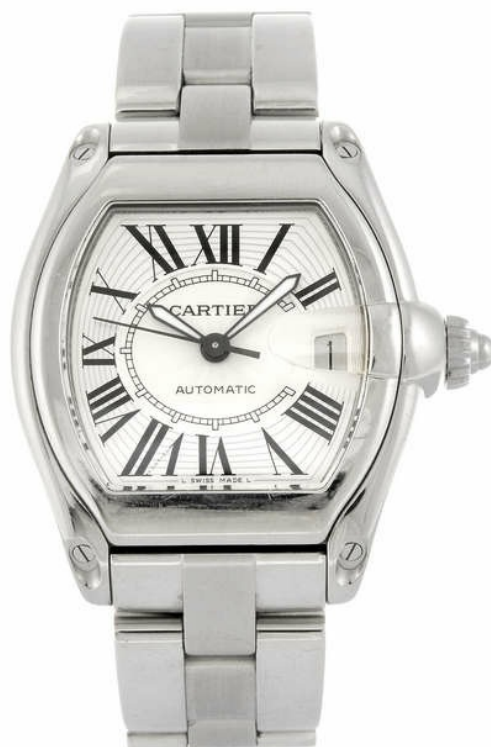

CLASSIC DRIVER

Cartier

Cartier

Birmingham, 19 June

Lot sold

USD 2 342 - 3 383
GBP 1 800 - 2 600 (listed)

Location

Watch type

Men/Unisex

Description

(942005551) CARTIER - a Roadster bracelet watch. Reference 2510, serial 697680CD. Signed automatic movement. Silvered dial with black Roman numeral markers, date aperture to three. Stainless steel case fitted to a stainless steel bracelet with double folding clasp. 37mm.