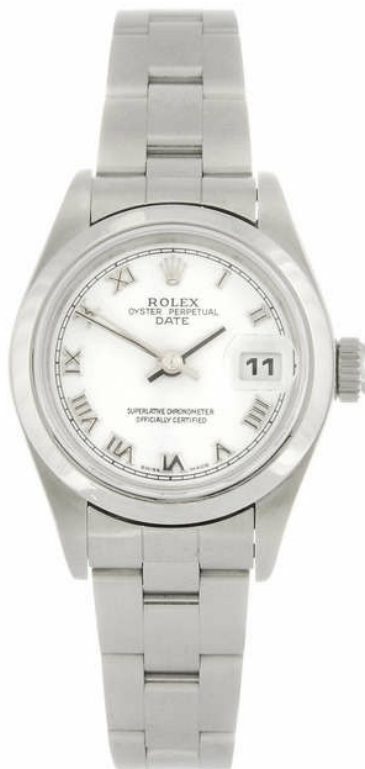

# CLASSIC DRIVER

**Rolex**

**Rolex**

Birmingham, 19 June

Lot sold

**USD 1 823 - 2 605**  
GBP 1 400 - 2 000 (listed)

Location

Watch type

## Description

ROLEX - a lady's Oyster Perpetual Date bracelet watch. Circa 2003. Reference 79160, serial F305967. Signed automatic calibre 2235. White dial with silvered Roman numeral hour markers, date aperture to three. Smooth bezel, stainless steel case fitted to a stainless steel Oyster bracelet with Oysterclasp. 26mm.