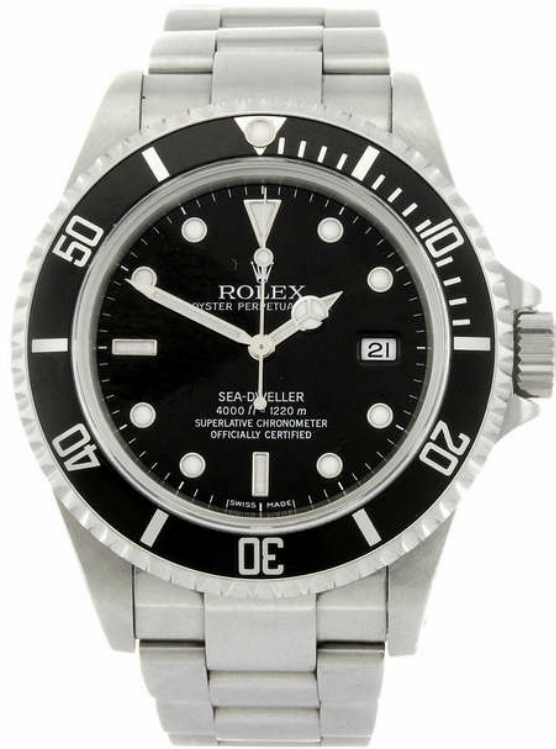

CLASSIC DRIVER

Rolex

Rolex

Birmingham, 05 June

Lot sold

USD 3 923 - 5 230
GBP 3 000 - 4 000 (listed)

Location

Watch type

Men/Unisex

Description

ROLEX - a gentleman's Oyster Perpetual Date Sea Dweller bracelet watch. Circa 1998. Reference 16600, serial A609138. Signed automatic calibre 3135. Black dial with luminous hour markers, date aperture to three. Calibrated bezel, stainless steel case fitted to a stainless steel Oyster bracelet with Fliplock clasp. 40mm.