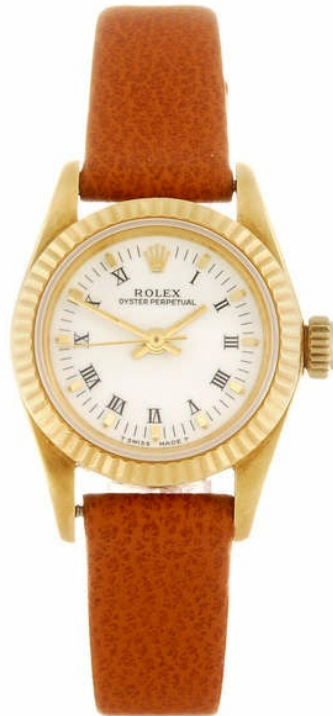

# CLASSIC DRIVER

## Rolex

## Rolex

Birmingham, 22 May

Lot sold

**USD 1 973 - 2 631**  
GBP 1 500 - 2 000 (listed)

Location

Watch type

Women

## Description

ROLEX - a lady's Oyster Perpetual wrist watch. Circa 1987. Reference 67198, serial R776357. White dial with gilt baton hour markers, inner black Roman numeral hour markers. Fluted bezel, 18ct gold case fitted to a non-original brown leather strap with gold plated pin buckle. 25mm.