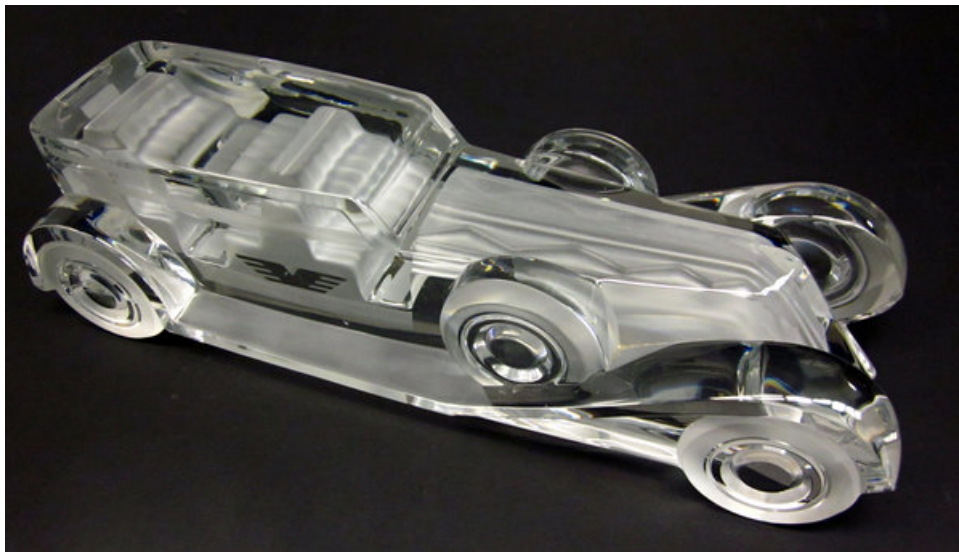

CLASSIC DRIVER

A Limousine Imperial glass sculpture by Cristal-Daum, France, 1980's, 1/14th scale

Lot sold

USD 400 - 600

Location

Greenwich, 01 June

Description

A Limousine Imperial glass sculpture by Cristal-Daum, France, 1980's, 1/14th scale,