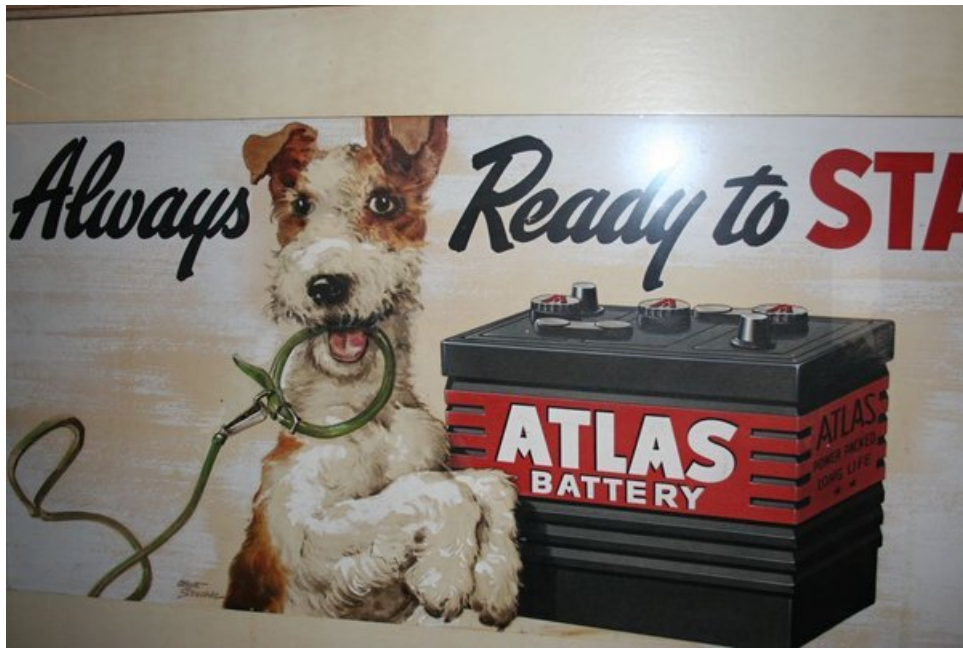

CLASSIC DRIVER

An original Atlas Batteries advertising painting by Albert Staehle, circa 1940s

Lot sold

USD 2 000 - 4 000

Location

Greenwich, 01 June

Description

An original Atlas Batteries advertising painting by Albert Staehle, circa 1940s, signed, gouache on artist board, America's Premier Dog Artist (and Legendary Smoky The Bear Artist), framed and glazed, 50 x 22 ins.