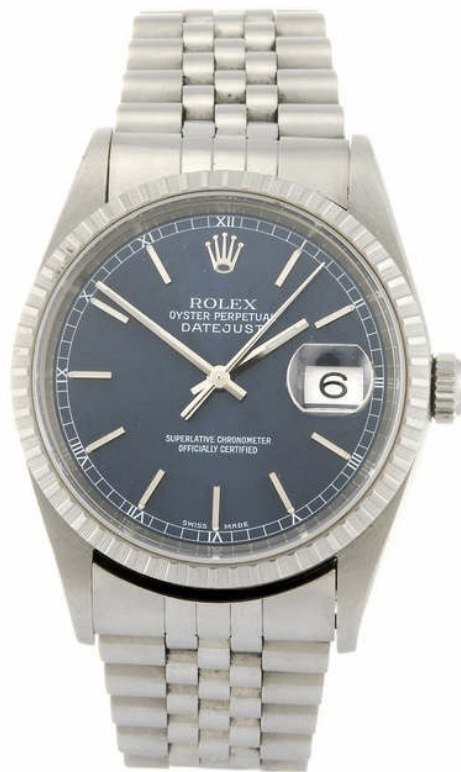

CLASSIC DRIVER

Rolex

Rolex

Birmingham, 08 May

Lot sold

USD 2 506 - 3 620
GBP 1 800 - 2 600 (listed)

Location

Watch type

Men/Unisex

Description

(412025808) ROLEX - a gentleman's Datejust bracelet watch. Circa 2000. Reference 16220, serial P612506. Signed automatic movement. Blue dial. Engine turned bezel, stainless steel case fitted to a stainless steel bracelet with folding clasp. 36mm. Box and papers.