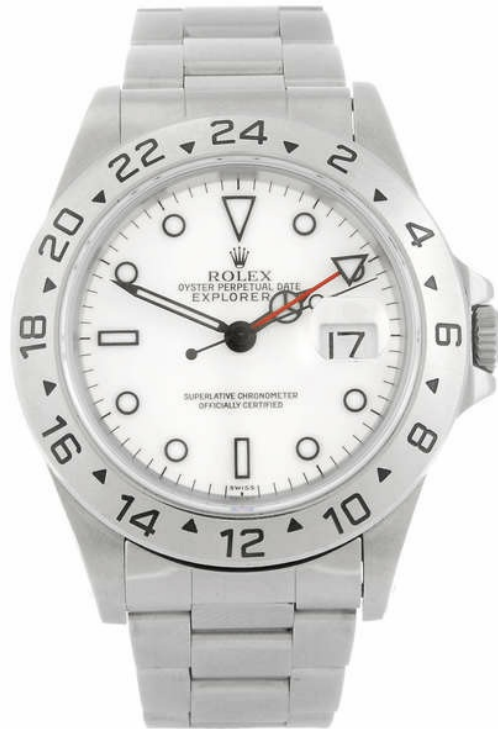

CLASSIC DRIVER

Rolex

Rolex

Birmingham, 08 May

Lot sold

USD 2 877 - 3 661
GBP 2 200 - 2 800 (listed)

Location

Watch type

Men/Unisex

Description

ROLEX - a gentleman's Oyster Perpetual Date Explorer II bracelet watch. Circa 1995. Reference 16570, serial W607153. Signed automatic calibre 3185. White dial with luminous hour markers, date aperture to three. Calibrated bezel, stainless steel case fitted to a stainless steel Oyster bracelet with Oysterlock clasp. 39mm.