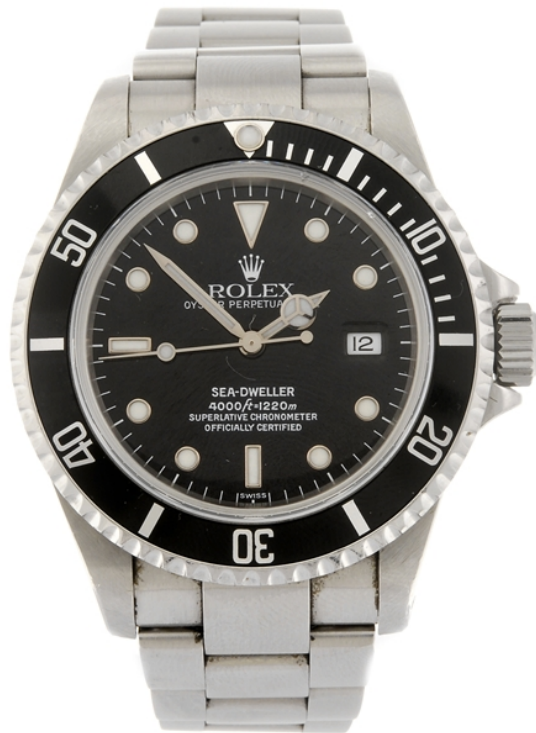

CLASSIC DRIVER

Rolex

Rolex

Birmingham, 07 April

Lot sold

USD 3 923 - 5 230
GBP 3 000 - 4 000 (listed)

Location

Watch type

Men/Unisex

Description

ROLEX - a gentleman's Oyster Perpetual Date Sea-Dweller bracelet watch. Circa 1999. Reference 16600, serial A443079. Signed automatic calibre 3135. Black dial with luminous hour markers, date aperture to three. Calibrated bezel, stainless steel case fitted to a steel Oyster bracelet with Fliplock clasp. 39mm. Papers.