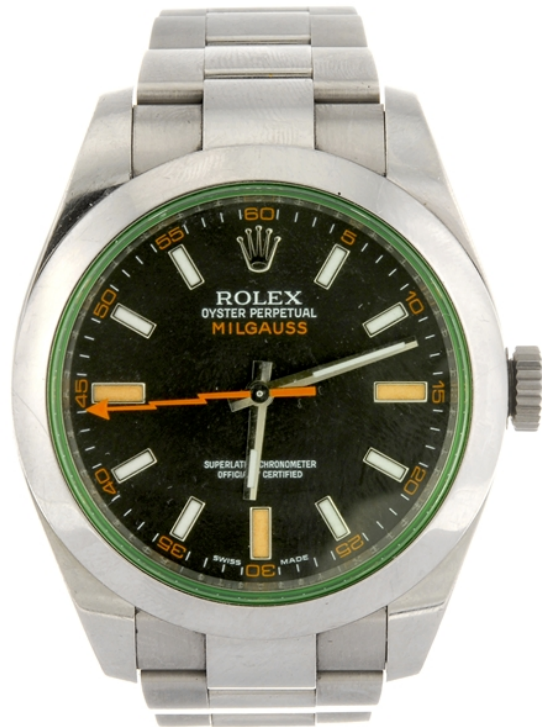

CLASSIC DRIVER

Rolex

Rolex

Birmingham, 20 February

Lot sold

USD 6 538 - 9 153
GBP 5 000 - 7 000 (listed)

Location

Watch type

Men/Unisex

Description

(129025) ROLEX - a stainless steel automatic gentleman's Oyster Perpetual Milgauss bracelet watch circa 2008, the black dial with hourly applied luminous markers, smooth bezel, tonneau shaped case, reference number 116400, serial number V830575, fitted to a steel link Oyster bracelet with folding clasp, signed calibre 3131. Case width 40mm. With papers. Stem A/F.