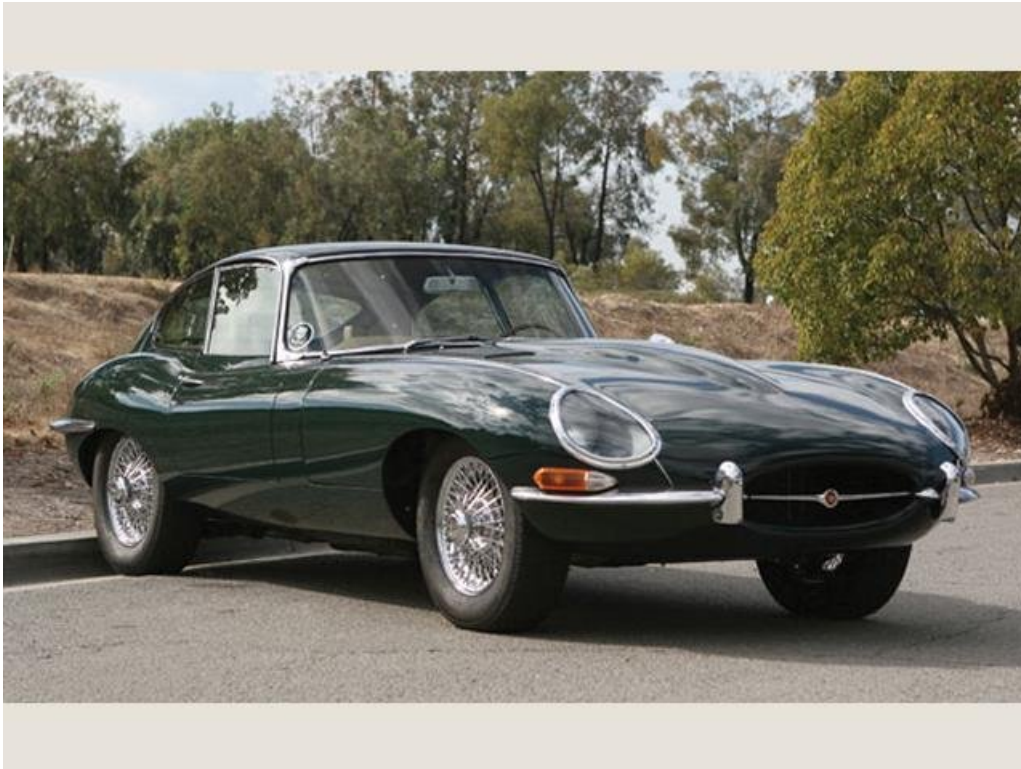

CLASSIC DRIVER

1964 Jaguar E-Type SI - Roadster

Roadster

Lot sold	USD 90 000 - 120 000	Drive	LHD
Year of manufacture	1964	Interior colour	Other
Gearbox	Manual	Condition	Used
Drivetrain	2wd	Location	
		Fuel type	Petrol
		Exterior colour	Other
		Car type	Convertible / Roadster
		Exterior brand colour	Black