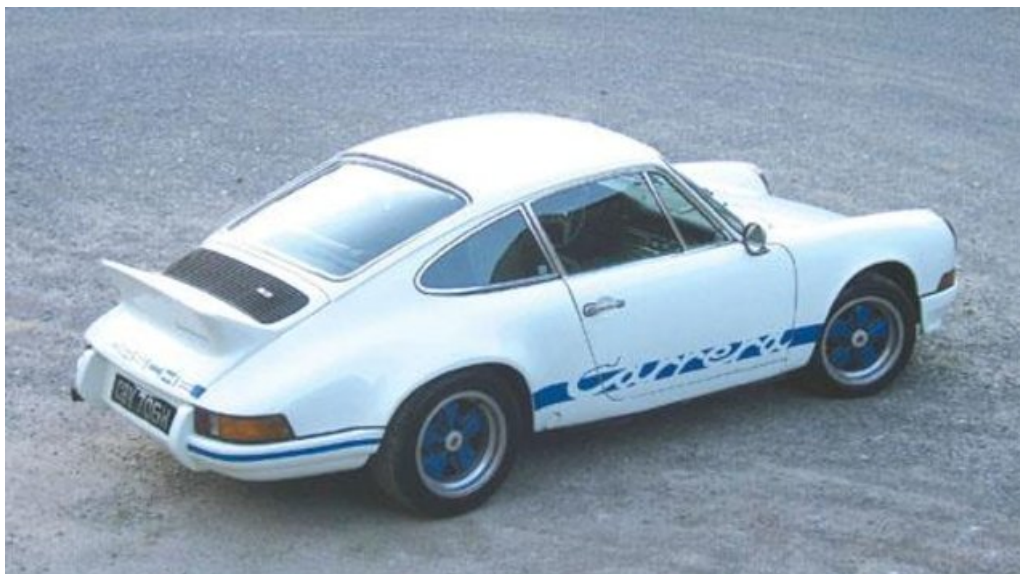

# CLASSIC DRIVER

## 1970 Porsche 911 - RS Evocation

RS Evocation

Lot sold	<b>USD 22 096 - 24 858</b> GBP 16 000 - 18 000 (listed)	Drive	LHD
Year of manufacture	1970	Interior colour	Other
Gearbox	Manual	Condition	Used
Drivetrain	2wd	Location	
		Fuel type	Other
		Exterior colour	Other
		Car type	Coupé
		Exterior brand colour	White