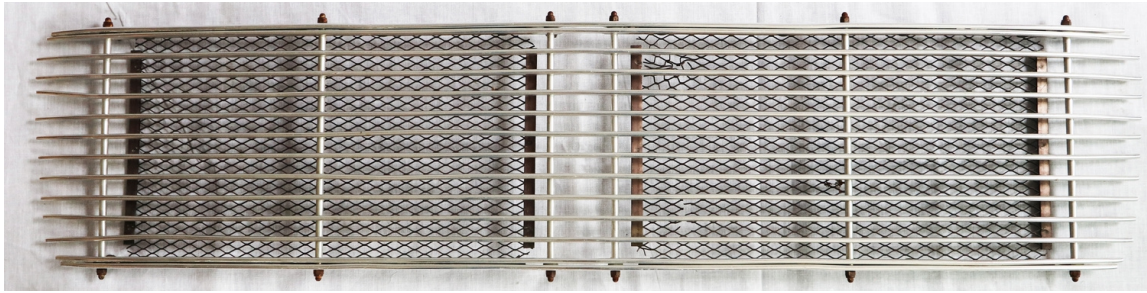

CLASSIC DRIVER

Porsche Engine grille for F-Model 1965/66

Lot sold

USD 0
EUR 0 (listed)

Standort

18. Mai

Beschreibung

Chrome

<https://www.classicdriver.com/de/collectible/porsche-engine-grille-f-model-196566>

© Classic Driver. All rights reserved.