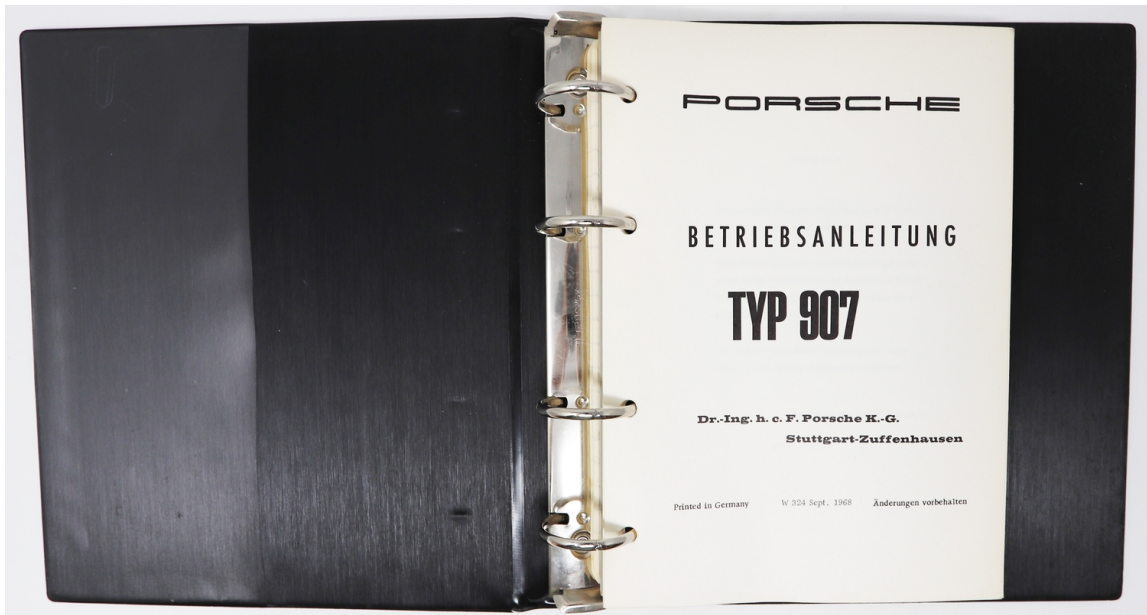

# CLASSIC DRIVER

## Porsche Operating Instructions type 907 from 1968

Lot sold

**USD 1 201 - 3 602**  
EUR 1 000 - 3 000 (listed)

Standort

Ladenburg, 03. November