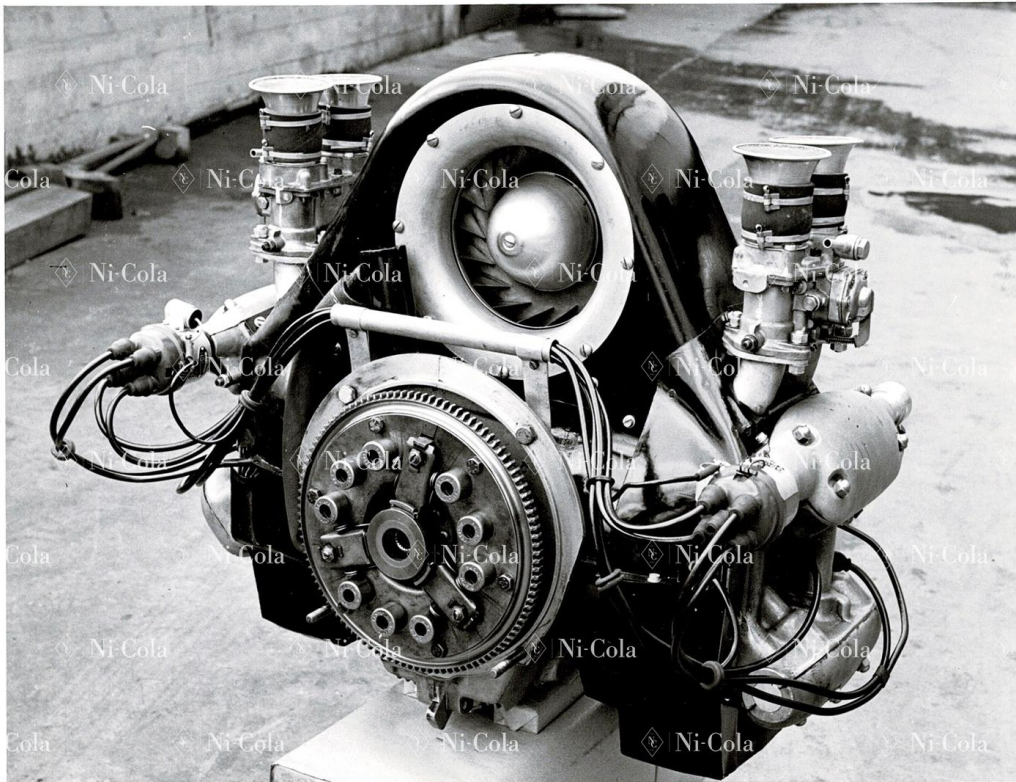

CLASSIC DRIVER

Porsche Original B/W factory press photo type 1500 RS A17/53

Lot sold

USD 83 - 248
EUR 70 - 210 (listed)

Standort

Ladenburg, 03. November

Beschreibung

Stamped on the back, 13 x 17 cm