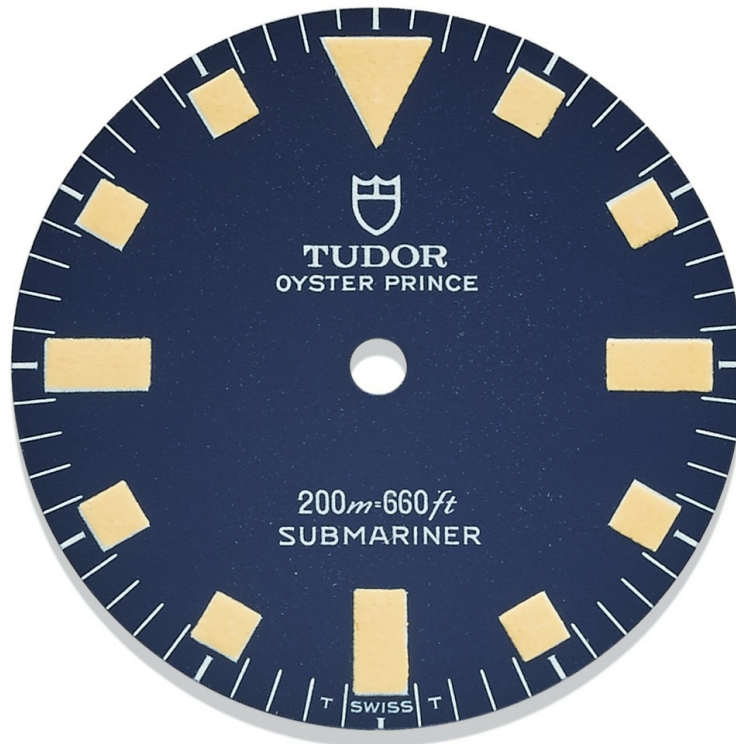

# CLASSIC DRIVER

**Tudor - Ref. 7016/0**

## **Tudor - Ref. 7016/0**

Ref. 7016/0

New York, 08. Oktober

Lot sold

**USD 0**

Standort

Uhrwerk

Automatic

### Beschreibung

TUDOR REF. 7016 DIAL

Tudor midnight blue dial, Ref. 7016/0

to fit Tudor Cal. 2461/2483. Tudor Oyster

Prince, 200 m = 660 ft, Submariner.

Antiquorum Auctioneers

**Antiquorum**  
AUCTIONEERS SINCE 1974