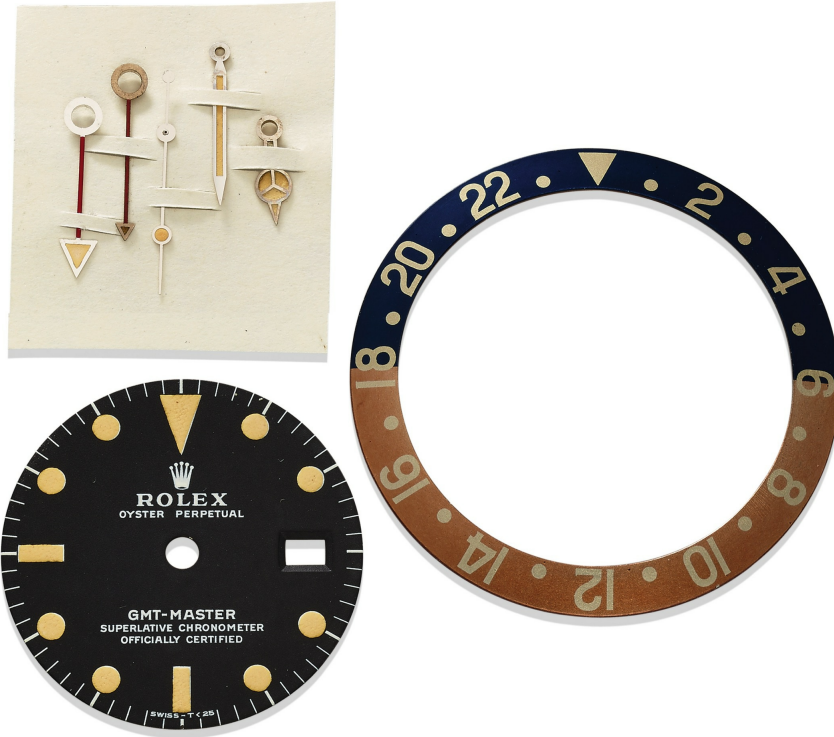

CLASSIC DRIVER

Rolex - Ref. 1675

Rolex - Ref. 1675

Ref. 1675

New York, 15. Dezember

Lot sold	USD 0	Standort	
Uhrwerk	Automatic		
Baujahr	1111		

Beschreibung

ROLEX REF. 1675 GMT DIAL
WITH 5 HANDS & BEZEL INSERT
Rolex Dial with 5 Hands (1 small
and 1 large triangle 24-hour hand)
and bezel insert, Ref. 1675, to
fit Cal. 1560/1570. Rolex Oyster
Perpetual, GMT-Master, Superlative
Chronometer, Officially Certified.
In excellent condition.

http://catalog.antiquorum.com/catalog_asta.html

<https://www.classicdriver.com/de/watch/rolex/1111/346613>

© Classic Driver. All rights reserved.