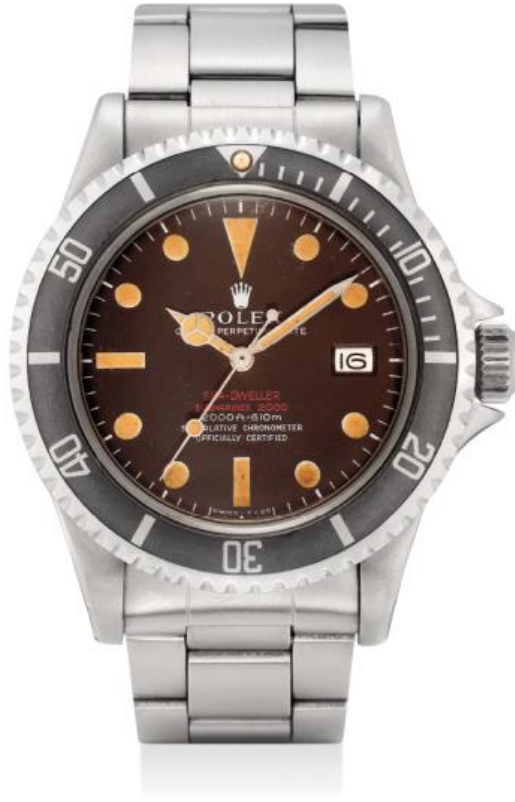

# CLASSIC DRIVER

**Rolex A very fine, rare and attractive stainless steel calendar wristwatch with sweep centre seconds, helium gas escape valve, "tropical" brown dial, bracelet, original punched guarantee and fitted presentation box**

**Rolex A very fine, rare and attractive stainless steel calendar wristwatch with sweep centre seconds, helium gas escape valve, "tropical" brown dial, bracelet, original punched guarantee and fitted presentation box**

## Beschreibung

Rolex A very fine, rare and attractive stainless steel calendar wristwatch with sweep centre seconds, helium gas escape valve, "tropical" brown dial, bracelet, original punched guarantee and fitted presentation box