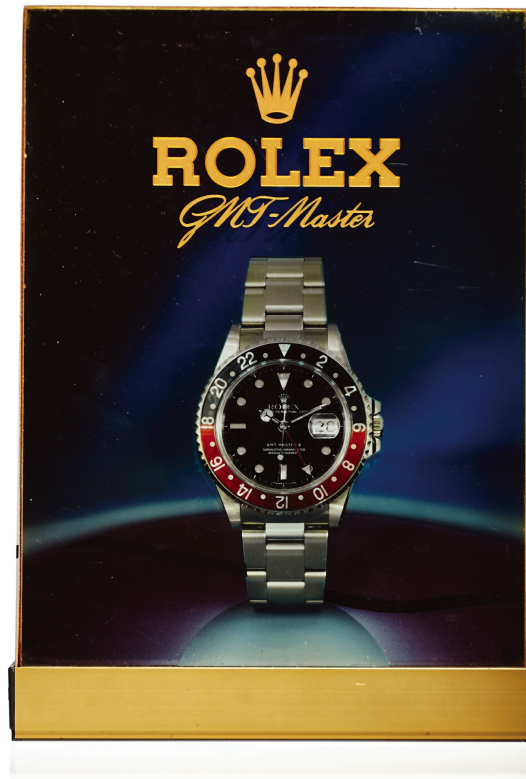

# CLASSIC DRIVER

## Rolex Parts

## Beschreibung

ROLEX GMT- MASTER ELECTRIC  
WINDOW DISPLAY

Rolex Light Display Electric Window  
Display made for Rolex by Guillaume  
featuring GMT-Master, circa 1990.

A fine and rare light window display.  
Coated aluminum, plastic and plexiglass  
illuminated by a light in the  
base to reveal the Rolex name and  
GMT-Master II, 110V.