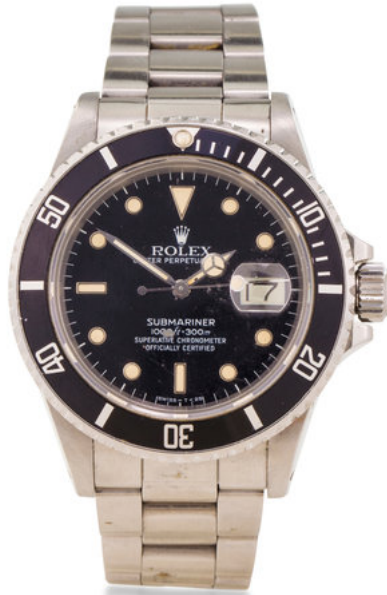

CLASSIC DRIVER

Rolex - A stainless steel automatic wristwatch with date and bracelet

Rolex - A stainless steel automatic wristwatch with date and bracelet

A stainless steel automatic wristwatch with date and bracelet

New York, 08. Dezember

Lot sold **USD 3 000 - 5 000**

Standort

Uhrentyp

Sonstige

Uhrwerk

Automatic

Beschreibung

Submariner, Ref:16800, Serial No.9439732, Circa 1986

27-jewel Cal.3035 self-winding movement adjusted to temperature and 5 positions, black dial with luminous dot hour markers and baton quarters, outer printed white minute divisions, luminous filled Mercedes hands, sweep centre seconds, magnified date aperture at 3, brushed and polished tonneau shaped case with screw down back and crown, calibrated uni-directional steel bezel with black insert, fitted steel 93150 Oyster link bracelet with 593 end links and signed locking deployant clasp, case, dial and movement signed

40mm

Bonhams 1793

Bonhams

AUCTIONEERS SINCE 1793

Titel Herr

Vorname Jamie

Nachname Knight

101 New Bond Street