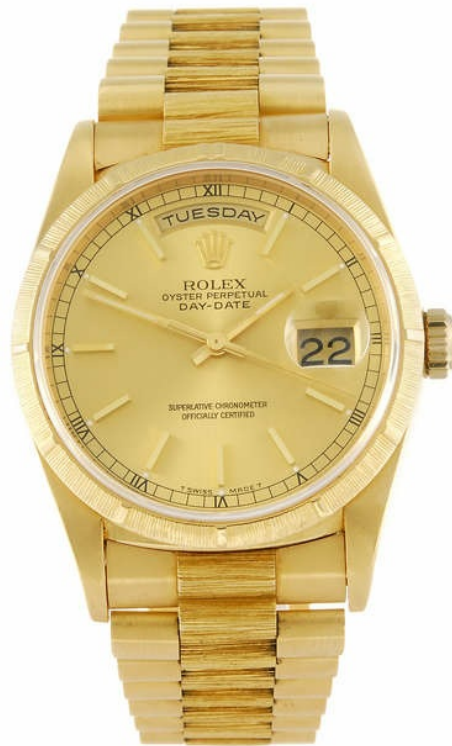

# CLASSIC DRIVER

**Rolex**

**Rolex**

Birmingham, 04. Dezember

Lot sold

**USD 10 461 - 15 691**  
GBP 8 000 - 12 000 (listed)

Standort

Uhrentyp

## Beschreibung

(959001952) ROLEX - a gentleman's Oyster Perpetual Day-Date bracelet watch. Circa 1995. Reference 18248, serial W479535. Signed automatic calibre 3135. Champagne dial. Bark bezel, 18ct gold case fitted to an 18ct gold President bracelet with Crownclasp. 35mm. Box and papers.