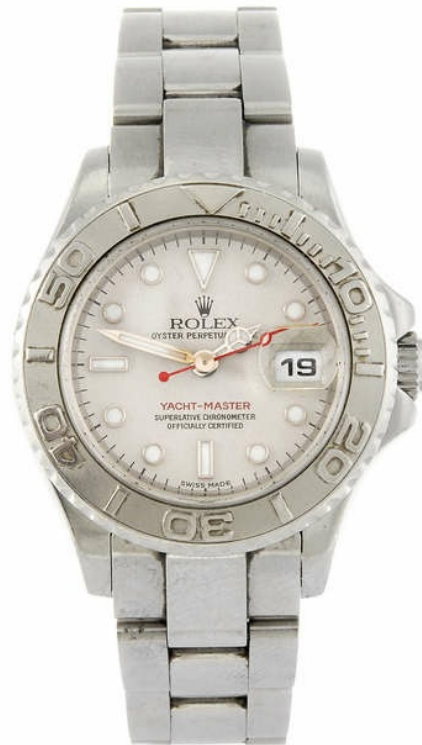

CLASSIC DRIVER

Rolex

Rolex

Birmingham, 04. Dezember

Lot sold

USD 3 661 - 4 969
GBP 2 800 - 3 800 (listed)

Standort

Uhrentyp

Damenuhren

Beschreibung

(809037666) ROLEX - a lady's Oyster Perpetual Date Yacht-Master bracelet watch. Reference 169622. Signed automatic calibre 2235. Silvered dial. Calibrated bezel, stainless steel case fitted to a stainless steel Oyster bracelet with folding clasp. 28mm.