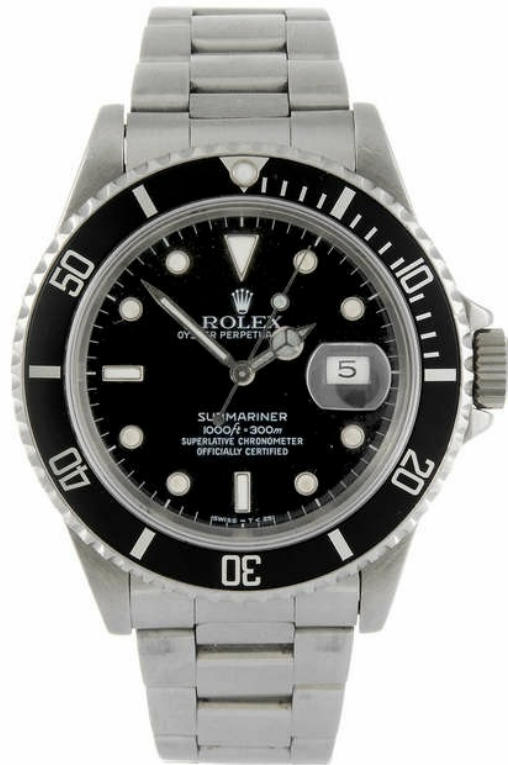

# CLASSIC DRIVER

**Rolex**

**Rolex**

Birmingham, 23. Oktober

Lot sold

**USD 3 256 - 3 907**  
GBP 2 500 - 3 000 (listed)

Standort

Uhrentyp

Herrenuhren/Unisex

## Beschreibung

ROLEX - a gentleman's Oyster Perpetual Date Submariner bracelet watch. Circa 1991. Reference 16610, serial X903539. Signed automatic calibre 3135. Black dial with luminous hour markers, date aperture to three. Calibrated bezel, stainless steel case fitted to a stainless steel Oyster bracelet with Fliplock clasp. 40mm.